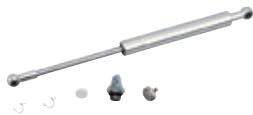

ricambi e accessori

kit open

kit open
kit open
kit open

	White	Colors	Chrome
Mod.	Cod.	Cod.	Cod.
stendy elegance stendy short stendy - dinamic plus dryer plus misto	AIMG01B	-	AIMG01C

porta salviette

towel holder
porte serviettes
toallero

Mod.	L. mm	White Cod.	Chrome Cod.
cambio - dinamic plus hego23	-	ACPAC-000B	ACPAC-000C
cambio - dinamic plus hego23	400	ACPAM-040B	ACPAM-040C
	500	ACPAM-050B	ACPAM-050C
	600	ACPAM-060B	ACPAM-060C
Mod.	L. mm	Inox Lucido Cod.	Inox Spazzolato Cod.
flyline verticale singolo plate verticale singolo quilt verticale	540	ACPAFL-054X	ACPAFL-054Y

accessori: ricambi

accessories: spare parts
 accessoires : pièces de rechange
 accesorios: recambios

Kit open

kit open
 kit open
 kit open

Mod.	White Cod.	Colors Cod.	Chrome Cod.
stendy elegance electric plus stendy short electric plus stendy electric plus - stendy electric dinamic plus electric - dryer plus electric	AIMG01B	-	AIMG01C