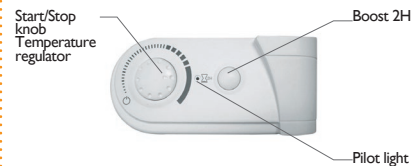

62

COLORS AVAILABLE

TECHNICAL FEATURES

- Fluid inertia steel towel warmer
- Equipped with a square diffuser that can be opened downwards by 90° to obtain a practical heated clothesline
- Electric resistancy in stainless steel
- Round tubes diameter ø 23 mm.
- Steel body straight shape
- Analog adjustable thermostat
- Boost function for full power heating for 2 hours
- Pilot wire 6 orders
- IP44 protection against humidity and splashes of water, therefore perfect for installation in bathrooms
- Available in 1 version: 150W power output
- Quick and easy installation thanks to the kit for wall mounting included.

TECHNICAL DETAILS

FEATURES

POWER	N#	A	B	C	WEIGHT
w	tubes	mm	mm	mm	kg
150	2+6	500	510	80 closed 400 open	5,7

TECHNICAL GUIDE

INTEGRATED CONTROLS

THERMOSTAT FEATURES

- Stand-by
- Mode selection
- Temperature regulation
- Boost function