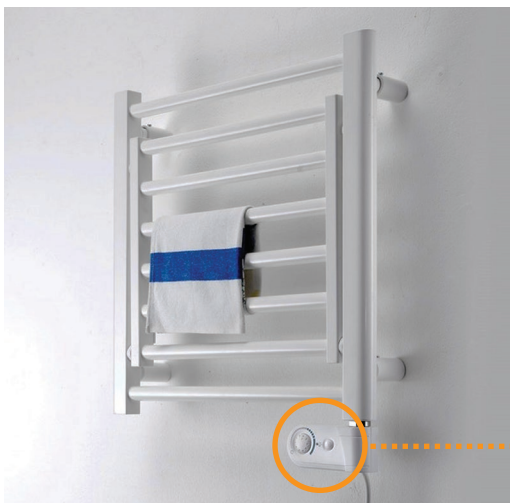

- Comfort 
- Energy savings 
- Quick heating 
- Ease of use 

Papillon 1.0

THE COMPACT ELECTRIC
TOWEL WARMER WITH TRIPLE
FUNCTION: HEATED TOWEL
RAILS, HEATING FOR THE
BATHROOM AND ELECTRIC
CLOTHESLINE IN A SINGLE
PRODUCT.

62

COLORS AVAILABLE

TECHNICAL FEATURES

- Fluid inertia steel towel warmer
- Equipped with a square diffuser that can be opened downwards by 90° to obtain a practical heated clothesline
- Electric resistancy in stainless steel
- Round tubes diameter ø 23 mm.
- Steel body straight shape
- Analog adjustable thermostat
- Boost function for full power heating for 2 hours
- Pilot wire 6 orders
- IP44 protection against humidity and splashes of water, therefore perfect for installation in bathrooms
- Available in 1 version: 150W power output
- Quick and easy installation thanks to the kit for wall mounting included.

TECHNICAL DETAILS

FEATURES

POWER	N#	A	B	C	WEIGHT
w	tubes	mm	mm	mm	kg
150	2+6	500	510	80 closed 400 open	5,7

TECHNICAL GUIDE

INTEGRATED CONTROLS

THERMOSTAT FEATURES

- Stand-by
- Mode selection
- Temperature regulation
- Boost function