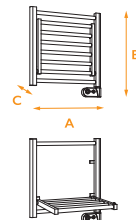

62

COLORS AVAILABLE

TECHNICAL FEATURES

- Fluid inertia steel towel warmer
- Equipped with a square diffuser that can be opened downwards by 90° to obtain a practical heated clothesline
- Electric resistancy in stainless steel
- Round tubes diameter ø 23 mm.
- Steel body straight shape
- Analog adjustable thermostat
- Boost function for full power heating for 2 hours
- Pilot wire 6 orders
- IP44 protection against humidity and splashes of water, therefore perfect for installation in bathrooms
- Available in 1 version: 150W power output
- Quick and easy installation thanks to the kit for wall mounting included.

TECHNICAL DETAILS

FEATURES

POWER	N#	A	B	C	WEIGHT
w	tubes	mm	mm	mm	kg
150	2+6	500	510	80 closed 400 open	5,7

TECHNICAL GUIDE

INTEGRATED CONTROLS

THERMOSTAT FEATURES

- Stand-by
- Mode selection
- Temperature regulation
- Boost function