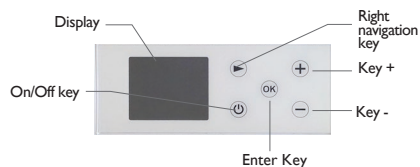

program.

- Dry inertia electric radiator
- Iron frame, curved shape
- Stone heating element
- Touch screen digital controls in the high shoulder integrated with the radiator body with LED screen with WIFI DIRECT HOME AUTOMATION (direct connection to the home router without auxiliary bridges).
- Wi-Fi thermostat compatible with Amazon Alexa and Google Assistant. It therefore allows heating control via voice commands.
- Comfort, Eco, Frost and Stand-by modes
- Weekly programming
- ASC - Adaptive start control: to obtain the desired temperature, when you wish
- Window opening detection sensor
- Smart Lock
- Consumer behavioral indicator
- Consumption meter on a daily, weekly, monthly and annual basis
- Adjustment from 0°C to 30°C
- Pilot wire 0 orders
- Available in 3 powers
- Quick and easy installation thanks to the kit for wall mounting included.

TECHNICAL DETAILS

FEATURES

POWER	N#	A	B	C	WEIGHT
w	elements	mm	mm	mm	kg
1000	-	600	550	100	10,7
1500	-	750	550	100	13,5
2000	-	900	550	100	17

TECHNICAL GUIDE

INTEGRATED CONTROLS

THERMOSTAT FEATURES

- Functions: ECO and (ASC) Adaptive heating control.
- Program selected for Chrono mode.
- Time or temperature configured.
- Daily program in Chrono mode.
- Modes: Stand-by, Chrono, Frost protection, Night, Comfort, Pilot wire.
- Functions: detection of window opening and key lock
- Day of the week
- Consumption indicator