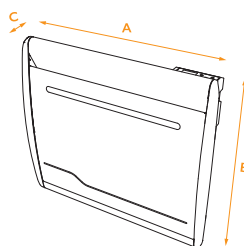

TECHNICAL GUIDE